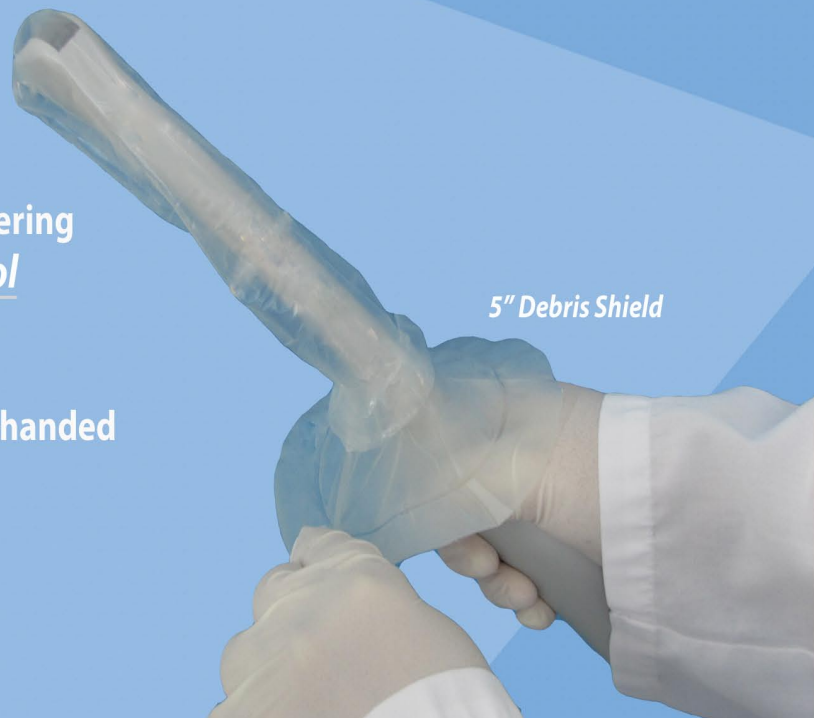

## ULTRASOUND PROBE COVERS WITH DEBRIS SHIELD PROTECTION

Our exclusive latex free vaginal/rectal ultrasound probe covers with debris shield are designed to provide the ultimate protection against the transfer of infectious microorganisms and bodily fluids, providing a safer procedure for both clinician and patient.

- Introducing our **NEW 5" Debris shield**, offering almost triple the area of infectious control
- Also ideal for obese, menstruating and menopausal patients
- Bi-directionally rolled allowing for single-handed installation